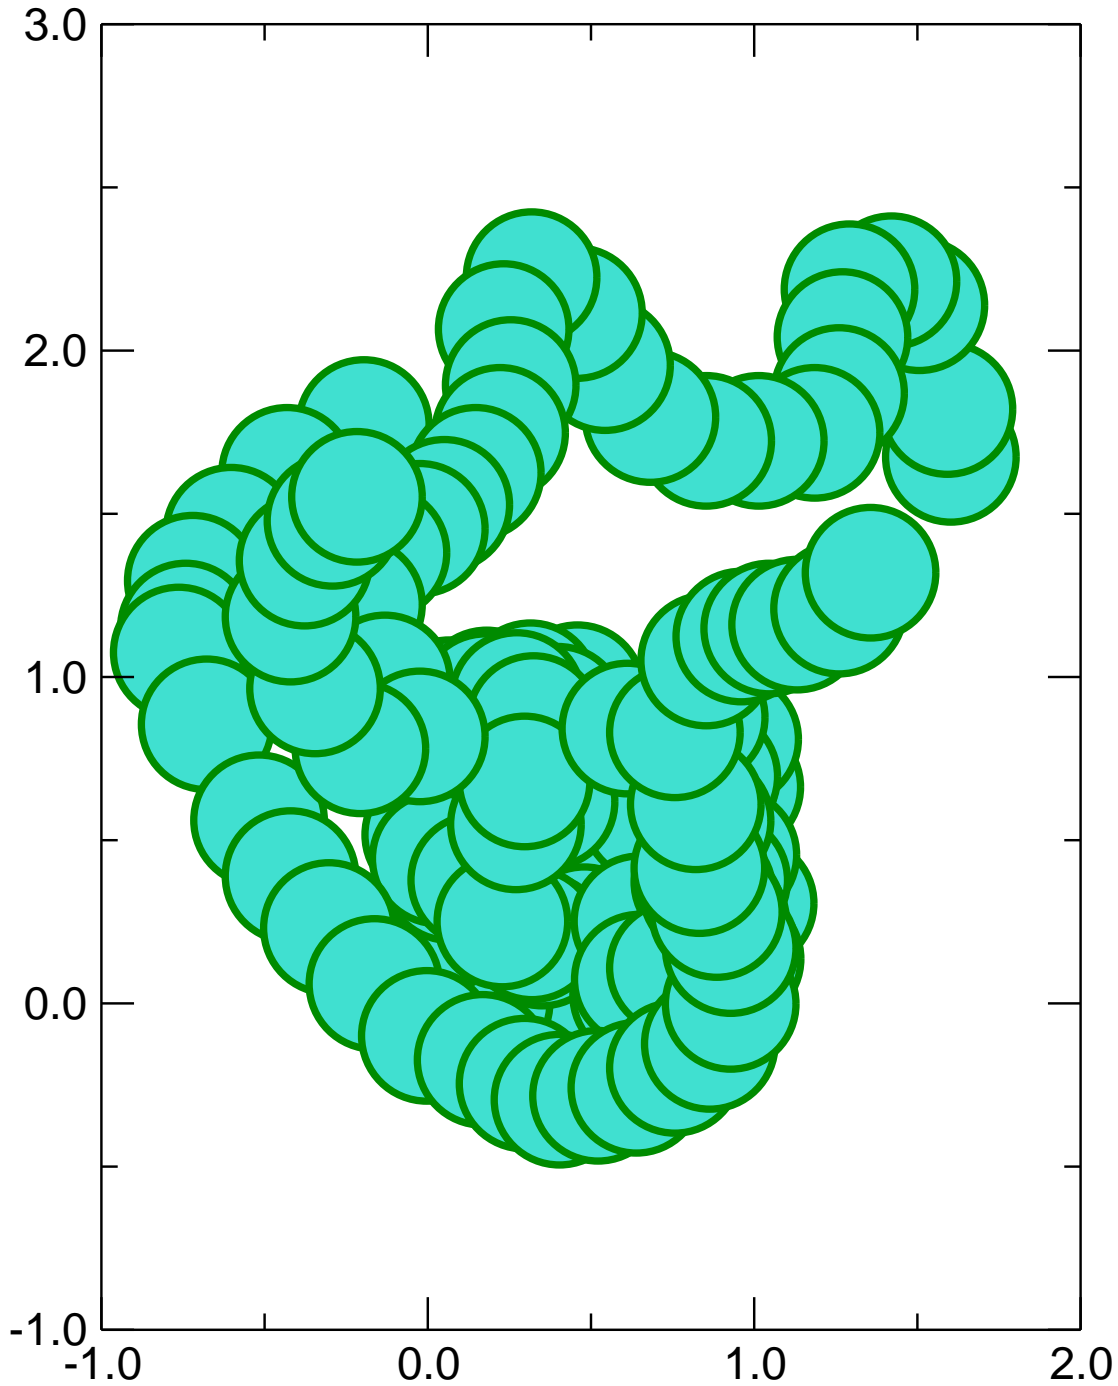

A sample of Fixed graph type

(X and Y axis scales are always identical)

Example of data set type XY RADIUS. The file format is

```
x y r  
.  
.
```

Where r is the radius of a circle with center at x, y .