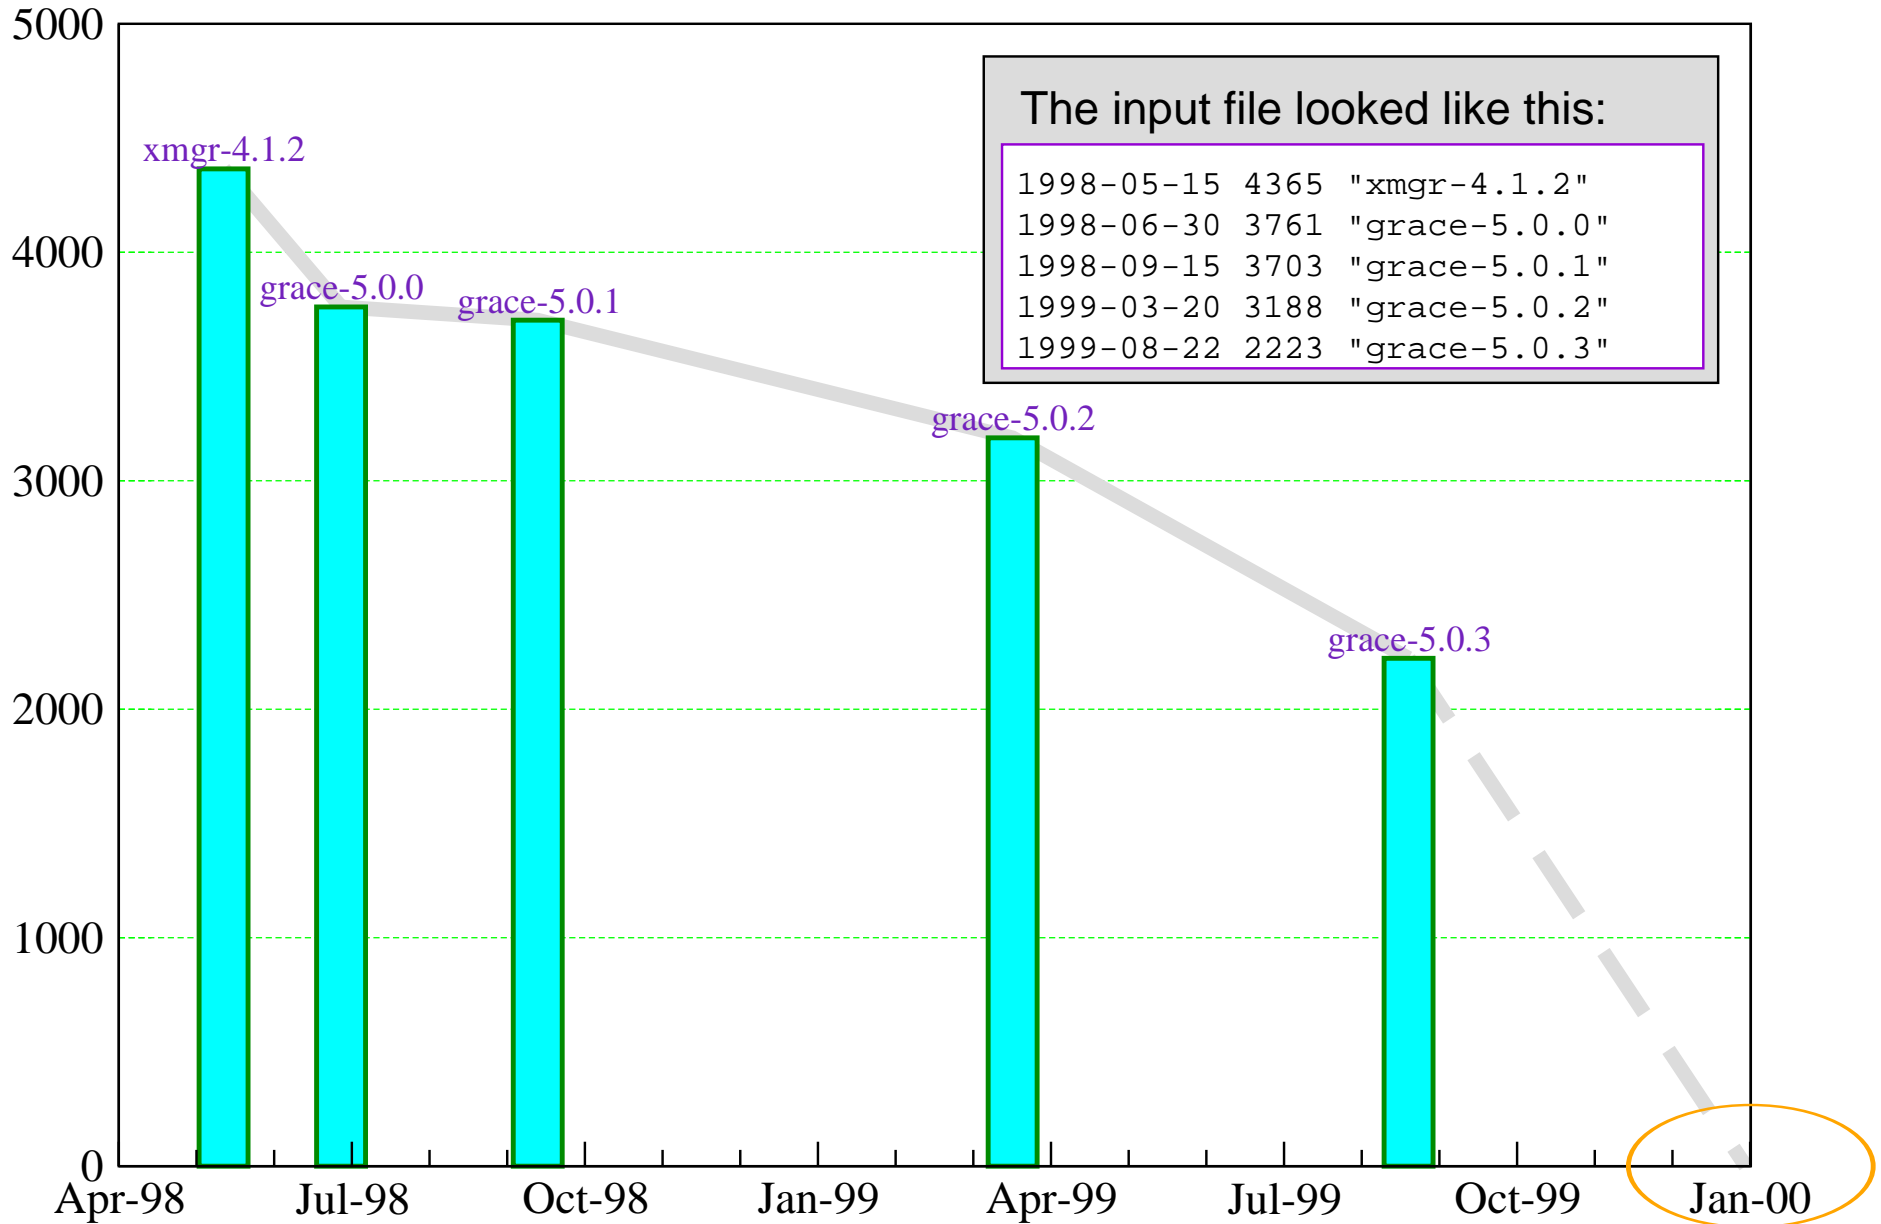

C source lines with Motif™/Xt calls

(an example of using strings to annotate data values)

No, it's NOT a Y2K bug :-). The 2-digit year format is set in "Edit/Preferences" popup (off by default).